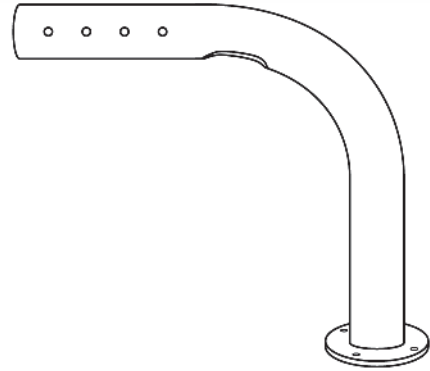

MOUNT KITS

Ceiling Pole Mount GPU-8730B

- Adjustable length: 600 mm to 1060 mm
- Adjustable screen tilt, swivel & rotate
- Firmly fixes on the ceiling
- Holds POS/monitor up to total weight of 20 kg
- VESA 75 x 75 / 100 x 100 mm

Swing Arm GPU-262BS

- Mount POS/monitor onto the wall with a 45 cm long adjustable aluminium die-cast arm
- Adjustable screen tilt, swivel & rotate
- Holds POS/monitor up to total weight of 15 kg
- VESA 75 x 75 / 100 x 100 mm

- Deluxe wall mounting (130 mm from wall)
- Adjustable screen tilt, swivel & rotate
- Firmly fixes onto the wall
- Holds POS/monitor up to total weight of 12 kg
- VESA 75 x 75 / 100 x 100 mm

The Senor Building

- Adjustable screen swivel & rotate
- Firmly fixes on the wall
- Holds POS/monitor up to total weight of 15 kg
- VESA 75 x 75 / 100 x 100 mm

Right Angle Bent Mounting Pole

- Pole width: 370mm, height: 340mm
- Mount POS/monitor onto the bench/desktop
- Adjustable screen tilt, swivel & rotate
- Holds POS/monitor up to total weight of 10 kg
- VESA 75 x 75 / 100 x 100 mm