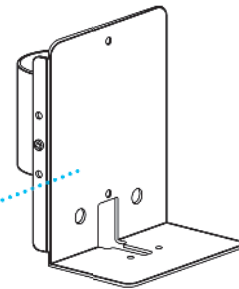

61B200P Vertical Printer Carrier

Adjustment: tilt, rotate
Holds up to 15 kg

61B300 Scanner Carrier

Holds up to 15 kg