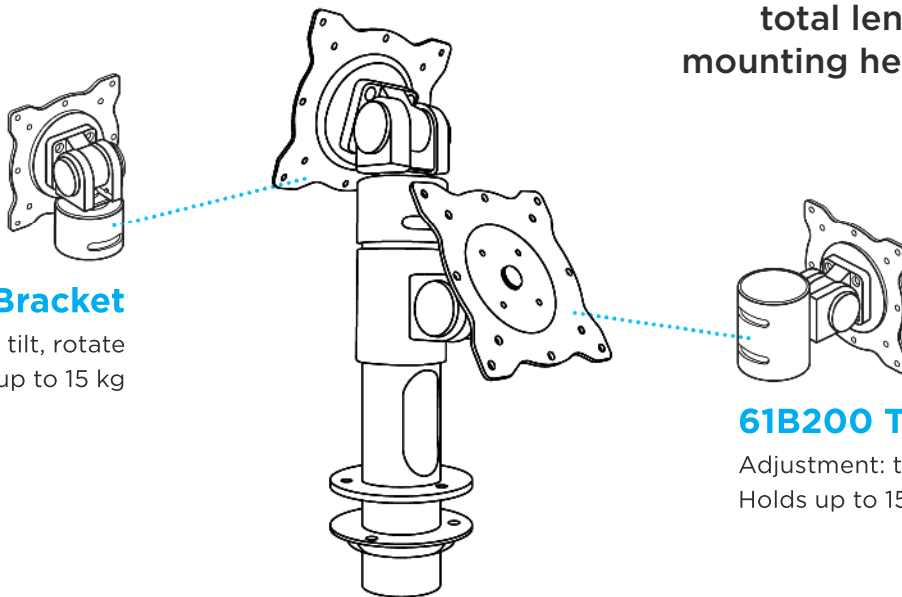

MOUNT KITS

Ceiling Pole Mount GPU-8730B

- Adjustable length: 600 mm to 1060 mm
- Adjustable screen tilt, swivel & rotate
- Firmly fixes on the ceiling
- Holds POS/monitor up to total weight of 20 kg
- VESA 75 x 75 / 100 x 100 mm

- Adjustable screen swivel & rotate
- Firmly fixes on the wall
- Holds POS/monitor up to total weight of 15 kg
- VESA 75 x 75 / 100 x 100 mm

Right Angle Bent Mounting Pole

- Pole width: 370mm, height: 340mm
- Mount POS/monitor onto the bench/desktop
- Adjustable screen tilt, swivel & rotate
- Holds POS/monitor up to total weight of 10 kg
- VESA 75 x 75 / 100 x 100 mm

Mini Mount Pole

total length: 246 mm
mounting height: 186 mm

61B100 Top-tilt Bracket

Adjustment: tilt, rotate
Holds up to 15 kg

61B200 Tilt Bracket

Adjustment: tilt, rotate
Holds up to 15 kg

The Senor Building