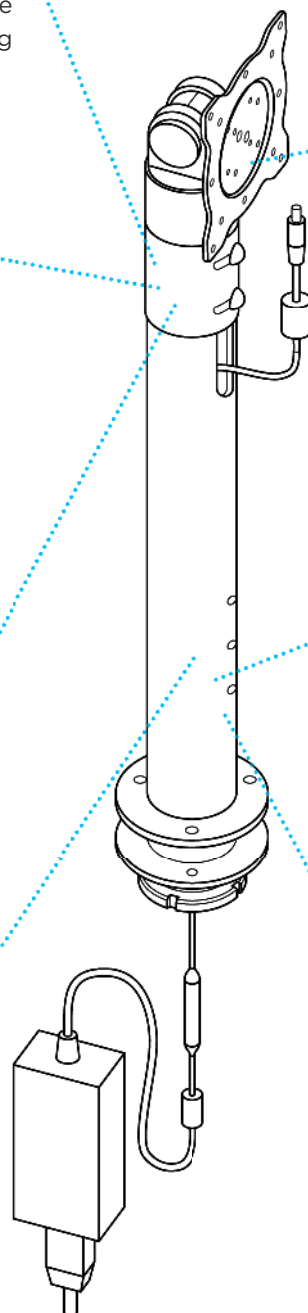

61B300PL/R Horizontal Printer Carrier

Holds up to 15 kg

The Senor Building

65 & 67 Weaver Street
Coopers Plains
QLD 4108, Australia

www.senortech.com.au

P: +61 7 3275 5888
sales@senortech.com.au

SENIOR
TOUCH SCREEN SOLUTIONS

Quality. Safety. Versatility.