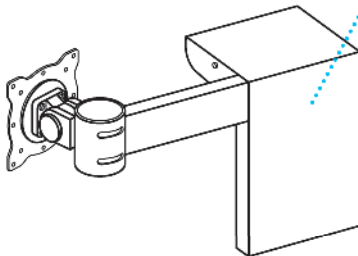

MOUNT KITS

Max Mount Pole

total length: 600 mm
mounting height: 540 mm

66B400 Swivel & Tilt Bracket

Adjustment: tilt, swivel & rotate
Holds up to 15 kg

61B200 Tilt Bracket

Adjustment: tilt, rotate
Holds up to 15 kg

61B100 Top-tilt Bracket

Adjustment: tilt, rotate
Holds up to 15 kg

61B200P Vertical Printer Carrier

Adjustment: tilt, rotate
Holds up to 15 kg

61B300 Scanner Carrier

Holds up to 15 kg