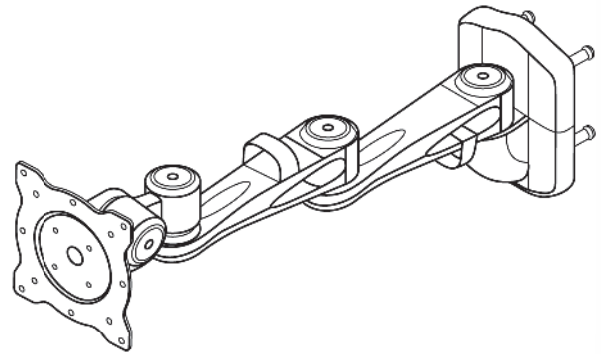

MOUNT KITS

Ceiling Pole Mount GPU-8730B

- Adjustable length: 600 mm to 1060 mm
- Adjustable screen tilt, swivel & rotate
- Firmly fixes on the ceiling
- Holds POS/monitor up to total weight of 20 kg
- VESA 75 x 75 / 100 x 100 mm

Swing Arm GPU-262BS

- Mount POS/monitor onto the wall with a 45 cm long adjustable aluminium die-cast arm
- Adjustable screen tilt, swivel & rotate
- Holds POS/monitor up to total weight of 15 kg
- VESA 75 x 75 / 100 x 100 mm

- Deluxe wall mounting (130 mm from wall)
- Adjustable screen tilt, swivel & rotate
- Firmly fixes onto the wall
- Holds POS/monitor up to total weight of 12 kg
- VESA 75 x 75 / 100 x 100 mm

The Senor Building

- Adjustable screen swivel & rotate
- Firmly fixes on the wall
- Holds POS/monitor up to total weight of 15 kg
- VESA 75 x 75 / 100 x 100 mm

Right Angle Bent Mounting Pole

- Pole width: 370mm, height: 340mm
- Mount POS/monitor onto the bench/desktop
- Adjustable screen tilt, swivel & rotate
- Holds POS/monitor up to total weight of 10 kg
- VESA 75 x 75 / 100 x 100 mm