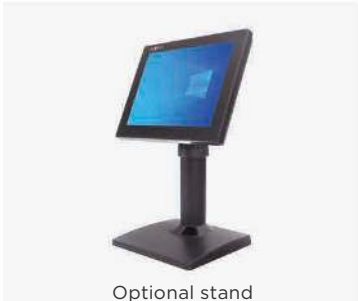

Quality. Safety. Versatility.

CUSTOMER DISPLAYS

Optional stand

Optional pole

NanoMON 8 / 10

DISPLAY SIZE

8" / 10.4"

RESOLUTION